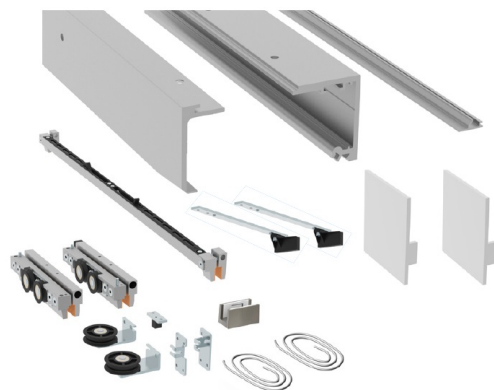

PRODUCT SHEET

Description:

Sliding Door SISO-110CW,3000mm,AL,Ceiling/Wall, W/Self-Close & Soft Close,Alu
Anodized,10-14mm Glass Thickness,Max 110KG,, Double Soft Pro Brake

Item number:

28.29.621-0

Units	Box	Carton	HS Code	Barcode
Set	1	1	8302415000	
5704866487764				