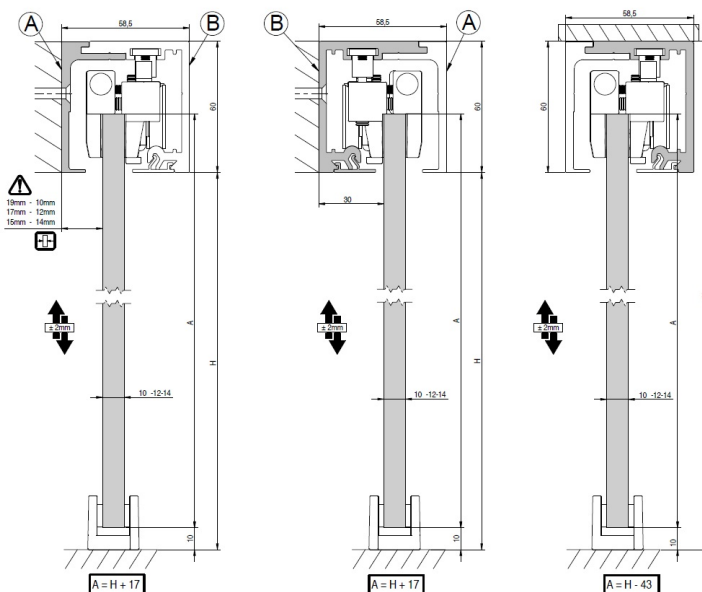

PRODUCT SHEET

Description:

Sliding Door SISO-110CW,3000mm,AL,Ceiling/Wall, W/Self-Close & Soft Close,Alu
Anodized,10-14mm Glass Thickness,Max 110KG,, Double Soft Pro Brake

Item number:

28.29.621-0

Units	Box	Carton	HS Code	Barcode
Set	1	1	8302415000	
5704866487764				